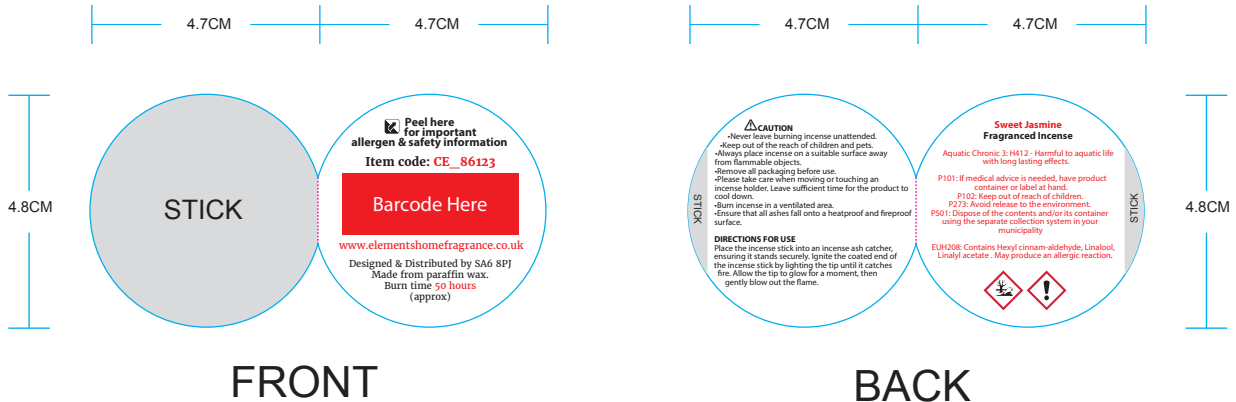

Incense warning - Cone

⚠ CAUTION

- •Never leave burning incense unattended.
- •Keep out of the reach of children and pets.
- •Always place incense on a suitable surface away from flammable objects.
- •Remove all packaging before use.
- •Please take care when moving or touching an incense holder. Leave sufficient time for the product to cool down.
- •Burn incense in a ventilated area.
- •Ensure that all ashes fall onto a heatproof and fireproof surface.

⚠ WARNING: May cause irritation if in direct contact with eyes.

DIRECTIONS FOR USE

Place the incense cone into an incense holder, ensuring it stands securely. Ignite the top end of the incense cone by lighting the tip until it catches fire. Allow the tip to glow for a moment, then gently blow out the flame. Enjoy the fragrant aroma as the incense cone releases its scent into the air.